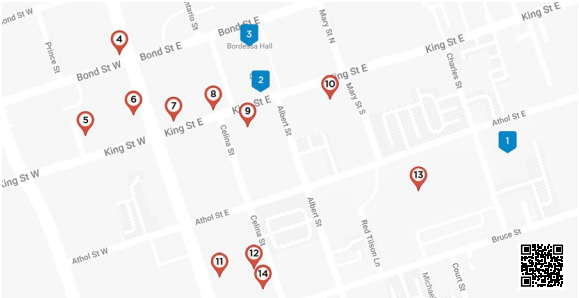

Wellness Centre

Located in CHA 108 (directly across the hall from the VP Downtown's office) is a dedicated space for student to practice individual self-care activities, including:

-  MEDITATION
 -  AROMATHERAPY
 -  YOGA
 -  HYDRATION STATION
 -  LACTATION SPACE
 -  QUIET STUDY SPACE
 -  NAP THERAPY
 -  ART & CREATIVE THERAPY
 -  MESSAGES*
- *Messages are subject to time and availability.

To learn more about the space or to book your slot, visit otsu.ca/wellness-centre.

Nearby Hotspots

1. Charles Hall
2. Regent Theatre
3. Bordessa Hall
4. The Bollywood Tacos
5. Coffee Culture Cafe & Eatery
6. Cork & Bean
7. Isabella's Chocolate Cafe
8. Kenzo Ramen
9. Pizzamunno
10. Smoke's Poutine
11. Xtreme R/C & Raceways
12. Archery 2 You
13. Tribune Communities Centre
14. Brew Wizards Board Game Café

Your guide to Ontario Tech's Downtown Area

BROUGHT TO YOU BY THE ONTARIO TECH STUDENT UNION

Subscribe to
THE RUNDOWN
otsu.ca/run-down

otsu.ca

the_otsu

SHA 115
CHA 109

otsu@ontariotechu.ca

This guide is full of QR codes. Scan them to access helpful links and additional information on each section!

GO 52/56 Oshawa/Oakville

GO 92 Oshawa/Yorkdale

GO 96 Oshawa/Finch

Parking

Students requiring parking are encouraged to independently arrange for monthly parking permits through either the City of Oshawa, or for the Bruce Street Parking lot situated at 71 Bruce Street, email 71bruceparking@gmail.com to arrange for the student rate of \$60/month including HST (subject to change).