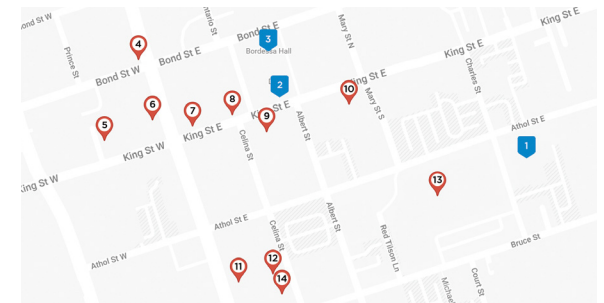

Wellness Centre

Next to the downtown OTSU office at 61 Charles Street (CHA 150). Students can use the Wellness Centre to participate in self-care activities, including:

Our services

-  MEDITATION
-  AROMATHERAPY
-  YOGA
-  HYDRATION STATION
-  LACTATION SPACE
-  ACTIVITY CENTRE
-  NAP SPACE

To learn more and book the space visit our office at CHA 151, or online at otsu.ca/wellness-centre.

Nearby Hotspots

1. Charles Hall
2. Regent Theatre
3. Bordessa Hall
4. The Bollywood Tacos
5. Coffee Culture Cafe & Eatery
6. Cork & Bean
7. Isabella's Chocolate Cafe
8. Kenzo Ramen
9. Pizzamunno
10. Smoke's Poutineerie
11. Xtreme R/C & Raceways
12. Archery 2 You
13. Tribune Communities Centre
14. Brew Wizards Board Game Café

Downtown Buildings

Ontario Tech's downtown campus spans four buildings amid Oshawa's vibrant city centre—an eclectic array of cool shops, quaint cafes, theaters, parks, and museums. Downtown students are primarily in the faculties of education and social science and humanities, so if you're looking to meet like minded people, get involved with your society!

DRT 900 PULSE-Highway 2

Downtown Oshawa stop: King @ Simcoe or King @ Centre

Toronto area to Downtown Oshawa

DRT 410 Olive-Harmony

GO 56 Oshawa/Oakville

Parking

Students requiring parking are encouraged to independently arrange for monthly parking permits through either the City of Oshawa, or for the Bruce Street Parking lot situated at 71 Bruce Street, email 71bruceparking@gmail.com to arrange for the student rate of \$60/month including HST (*subject to change*).